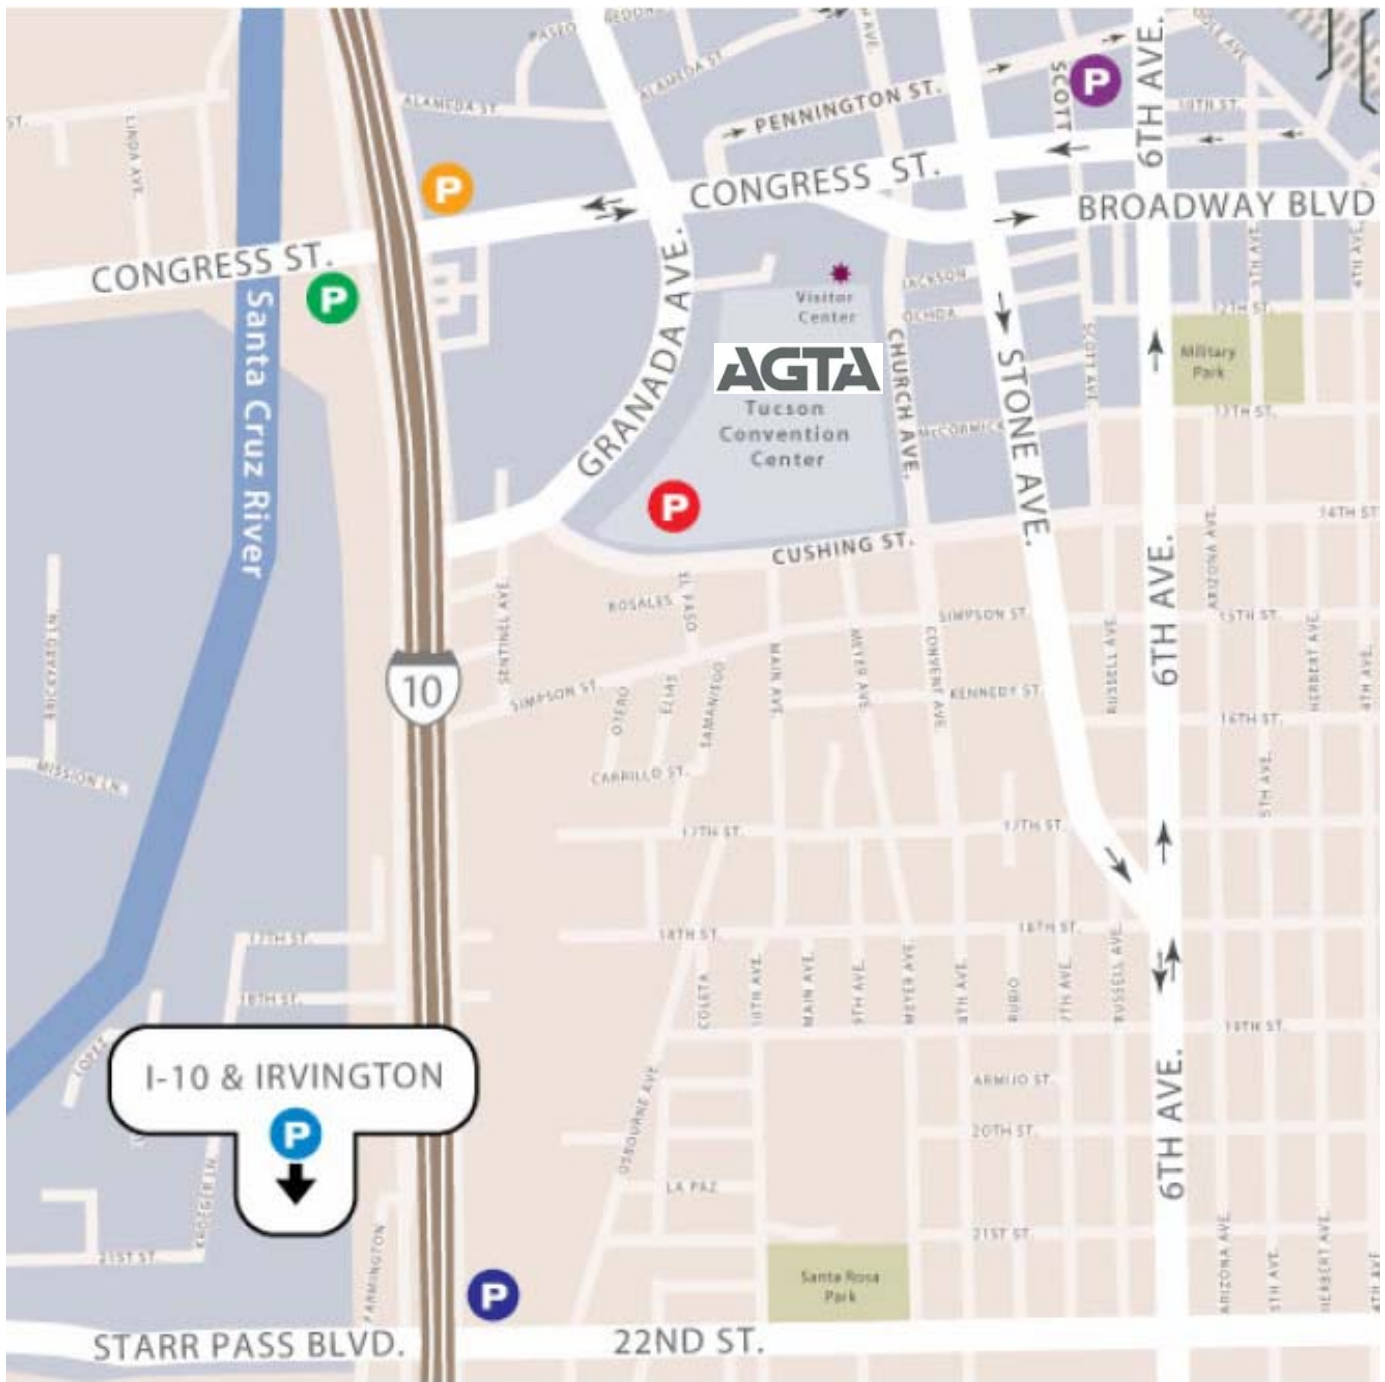

Parking Options for 2011 AGTA GemFair™ Tucson!

Tucson can be a very busy place during February. The above map outlines parking options for you as you visit the AGTA GemFair™ Tucson. To alleviate the stress of parking, consider staying at an AGTA Preferred Hotel which offers complimentary shuttle service. Most preferred hotels offer services beginning at 7:30a.m. to and from the convention center. To find out if you are already booked at an AGTA Preferred Hotel, please call 877-261-5407 or 972-346-6406 .